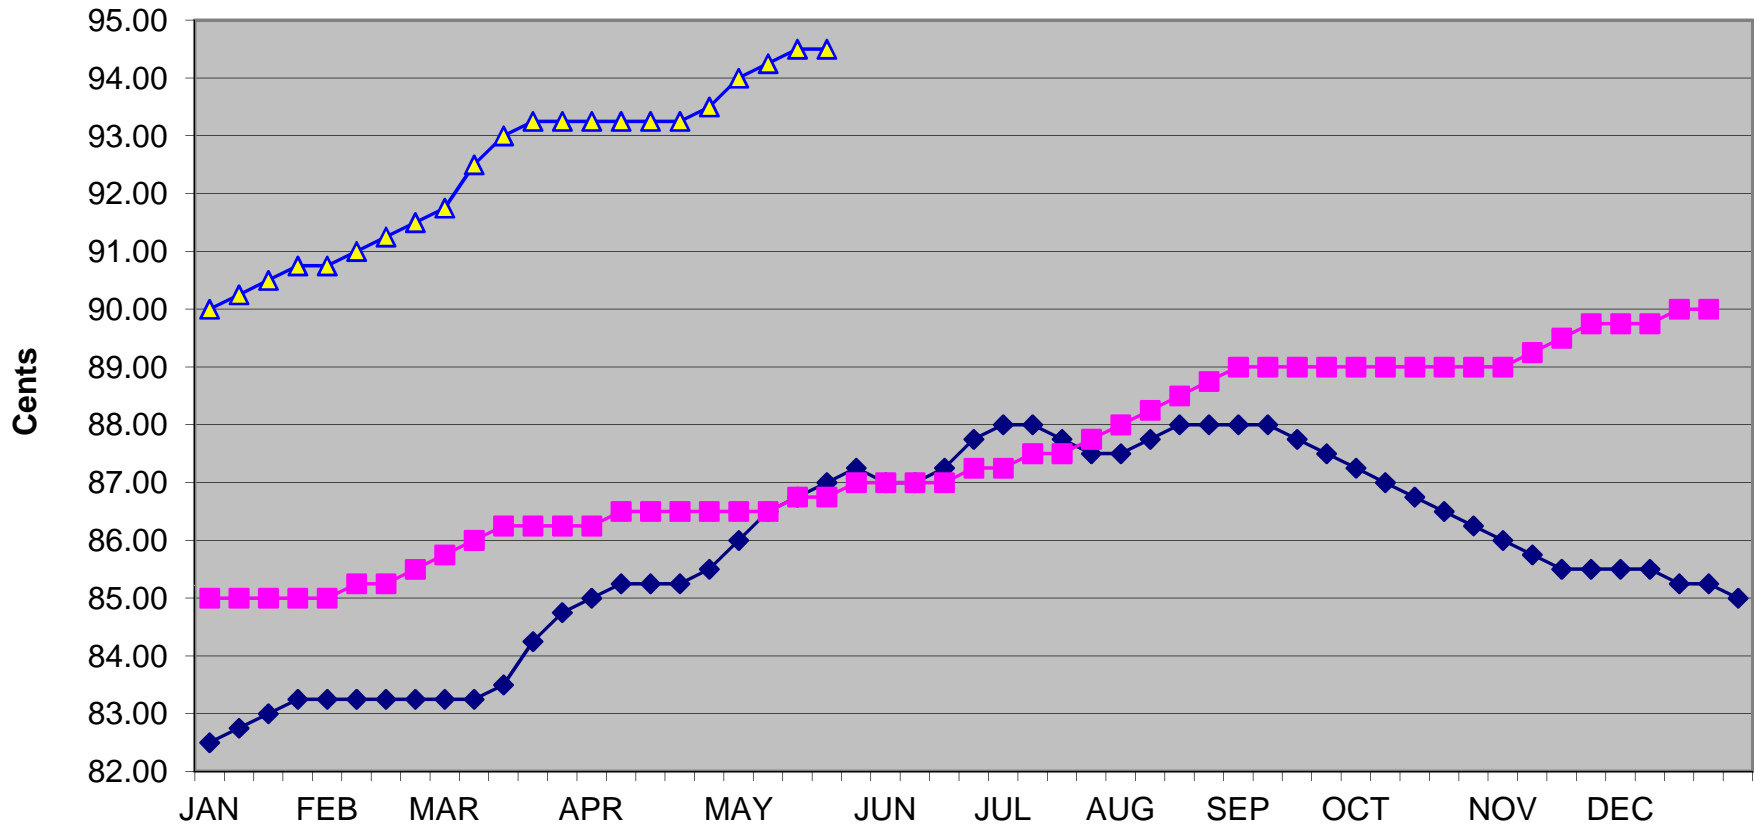

**Georgia Department of Agriculture
Whole Bird Poultry Dock Quoted Prices**

Weekly (Wednesday) 12/30/09 to 05/30/12