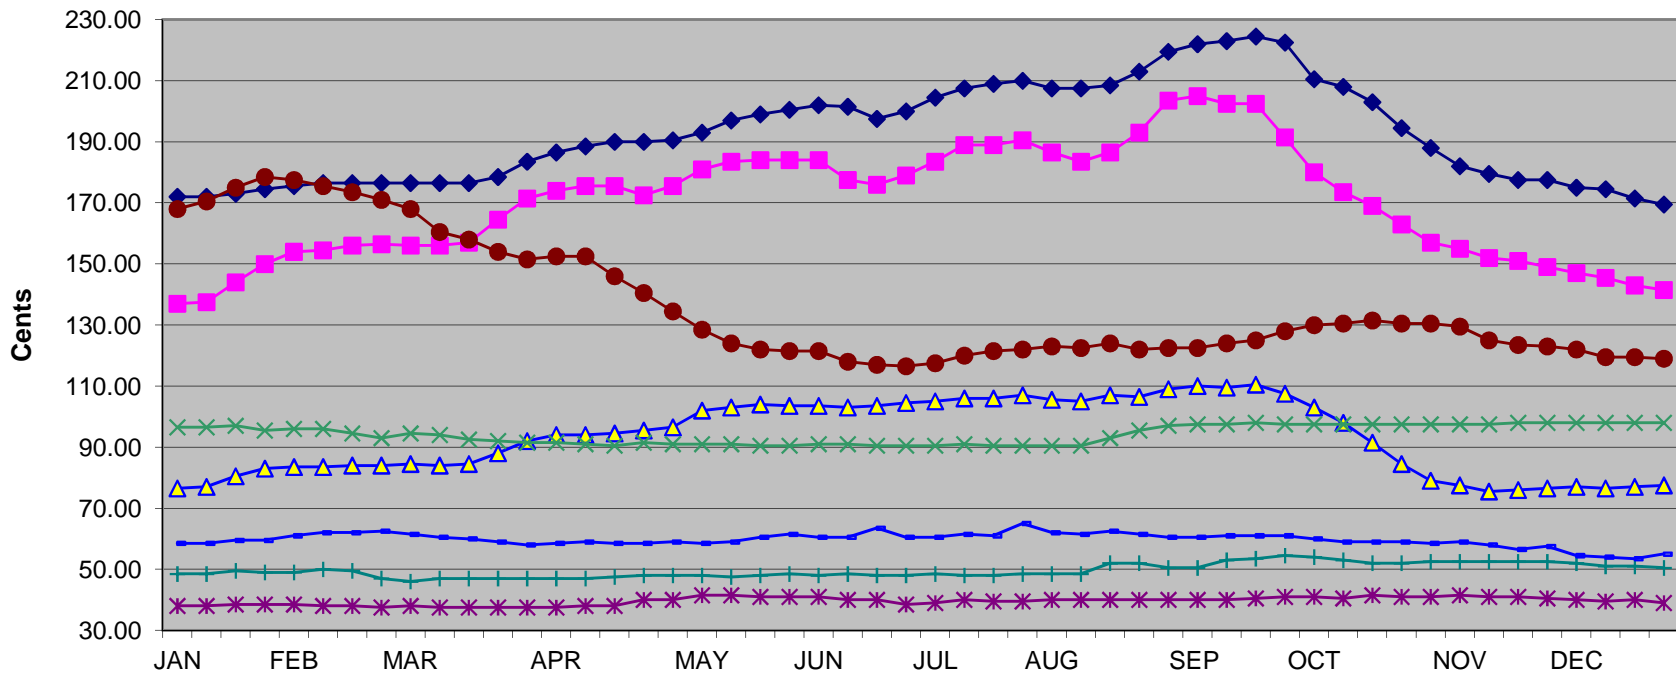

Georgia Department of Agriculture Poultry Parts Dock Comparison Prices

Weekly (Wednesday) 12/30/09 to 12/29/10