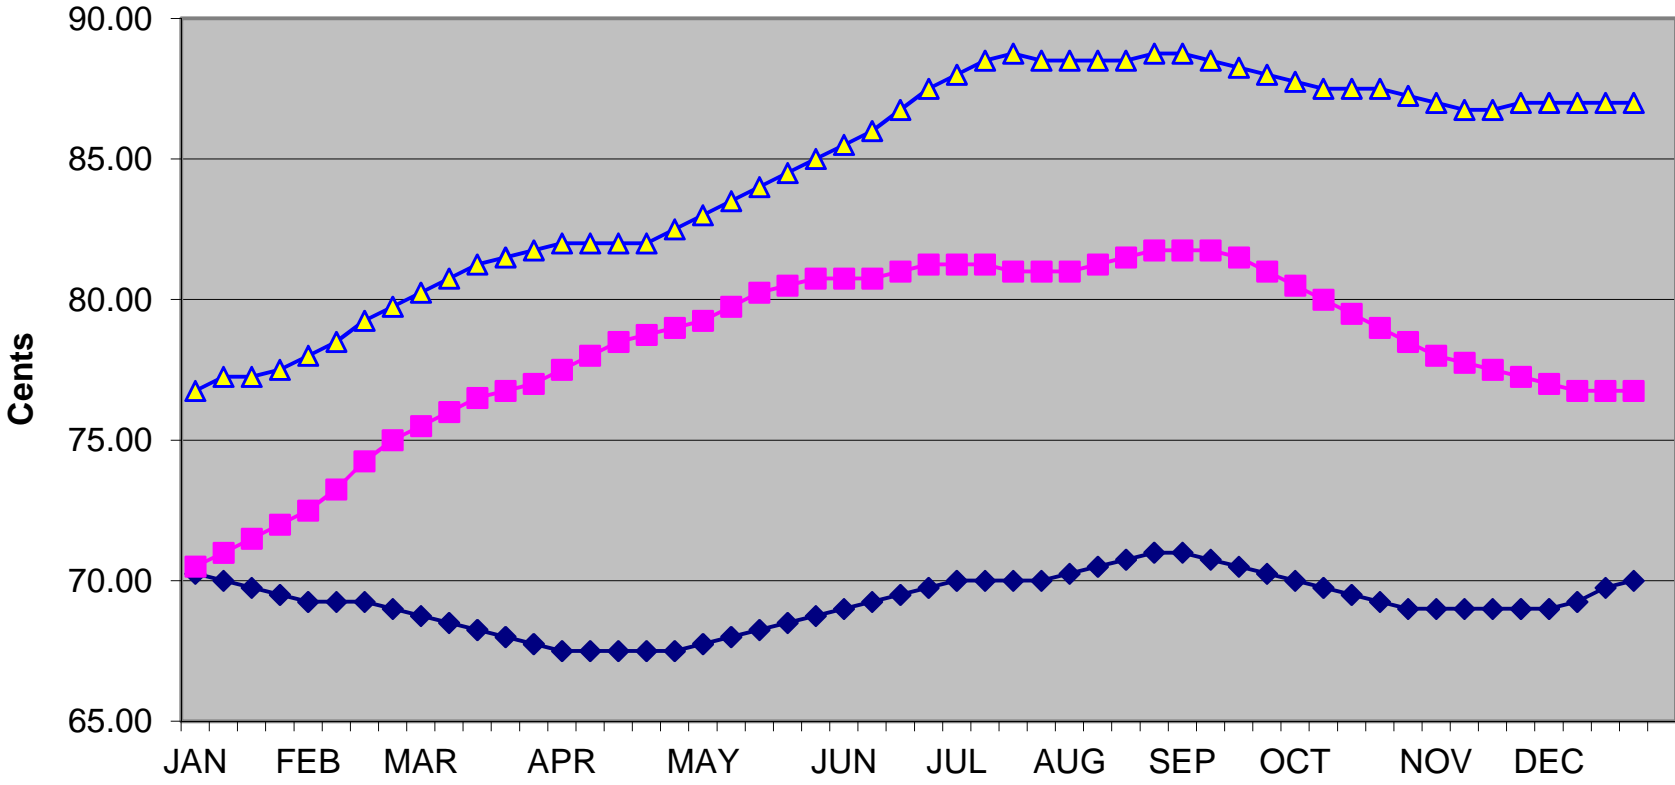

### Georgia Department of Agriculture Whole Bird Poultry Dock Quoted Prices

Weekly (Wednesday) 01/04/06 to 12/24/08